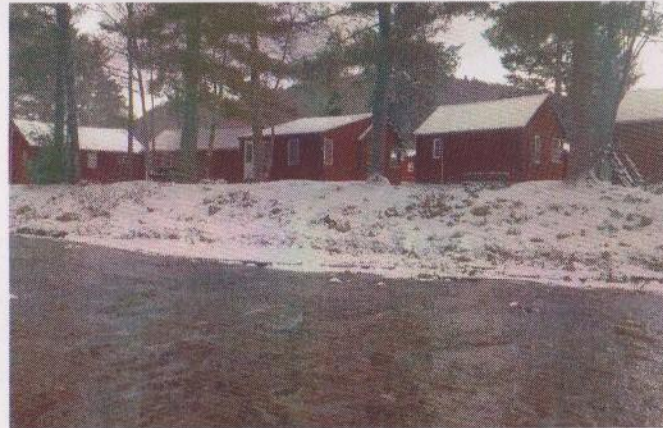

Rates

Cabin 6 $ 85.00

Cabin 7 $114.00

Cabin 8 $103.00

Cabin 9 $ 129.00

Plus tax

Not for Holidays and Events